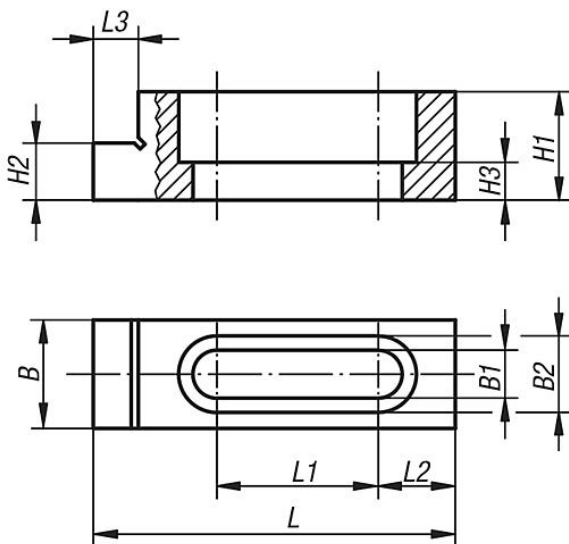

Riser stops

Item description/product images

Description

Material:
Steel.

Version:
Tempered, black oxidised.
Riser faces ground.

Note:
Also called multi-fixture clamps and stops.
Cost-effective custom made clamping fixtures can be produced using the adjustable riser cam clamps together with the matching riser stops.

Drawings

Overview of items

Riser stops

Order No.	suitable fastening screw	L	L1	L2	L3	B	B1	B2	H1	H2	H3	Long hole
K0032.08	M8	63,5	28,3	13,5	7,9	19	8,4	13,4	19	11,684 -0,013	6,6	closed
K0032.12	M12	95,2	42,7	12,7	7,9	28,5	13,4	19,8	22	12,192 -0,013	6,9	closed
K0032.16	M16	107	46,2	-	9,5	38	17	24,8	50,7	35,001 -0,013	21,3	open