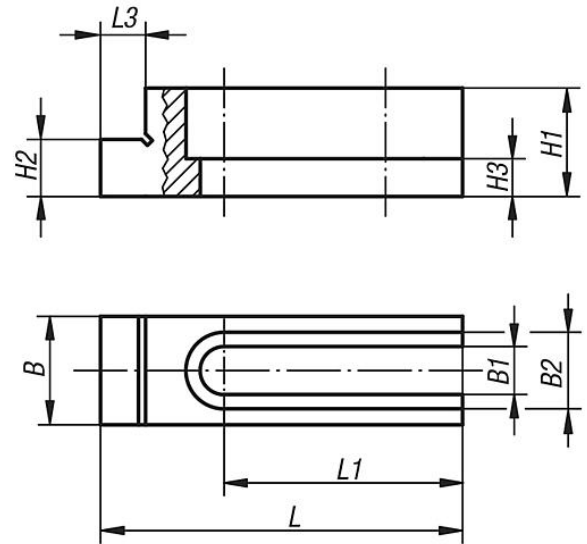

Riser stops

Item description/product images

Description

Material:
Steel.

Version:
Tempered, black oxidised.
Riser faces ground.

Note:
Also called multi-fixture clamps and stops.
Cost-effective custom made clamping fixtures can be produced using the adjustable riser cam clamps together with the matching riser stops.

Drawings

Overview of items

Riser stops

Order No.	suitable fastening screw	L	L1	L2	L3	B	B1	B2	H1	H2	H3	Long hole
K0032.08	M8	63,5	28,3	13,5	7,9	19	8,4	13,4	19	11,684 -0,013	6,6	closed
K0032.12	M12	95,2	42,7	12,7	7,9	28,5	13,4	19,8	22	12,192 -0,013	6,9	closed
K0032.16	M16	107	46,2	-	9,5	38	17	24,8	50,7	35,001 -0,013	21,3	open