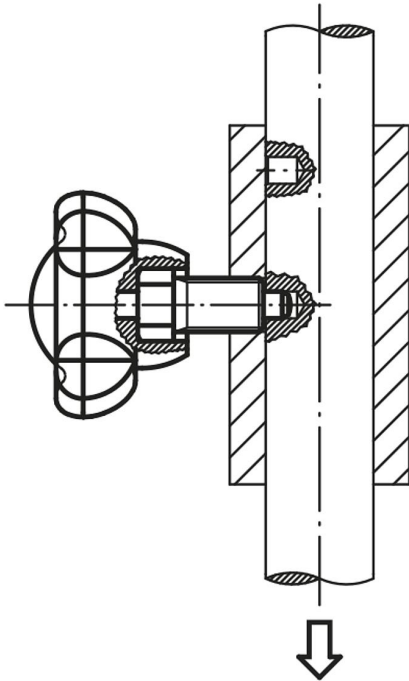

Version:

Lower grip black-grey.
Indexing pin and screw black oxidised.
Indexing pin hardened and ground.