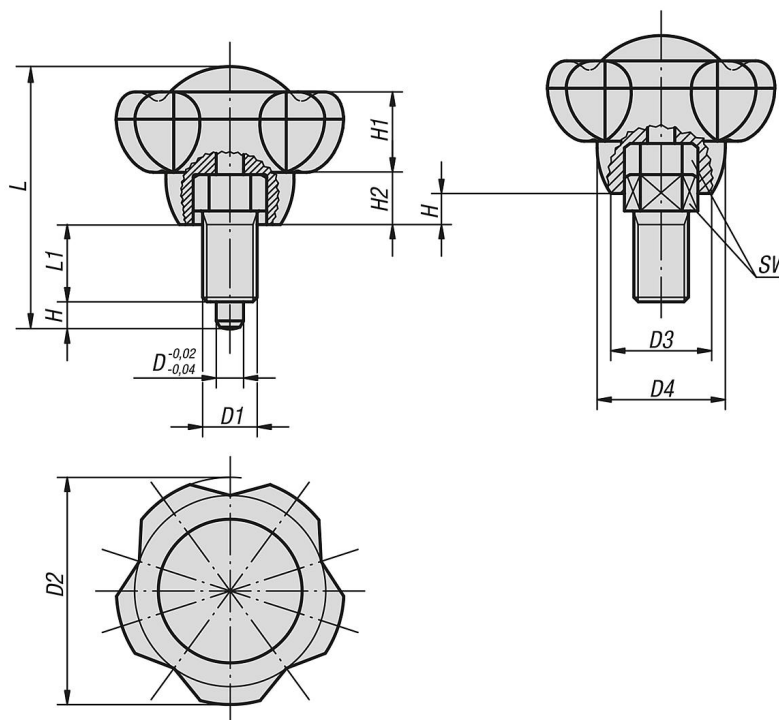

Indexing plungers with five lobe grip

Drawings

Overview of items

Indexing plungers with five lobe grip

Order No.	Size	Colour Cap	D	D1	D2	D3	D4	H	H1	H2	L	L1	SW
K0245.1105	1	black grey RAL 7021	5	M10x1	50	22,2	28,2	5	17,8	11,5	52,8	13	13
K0245.11055	1	light grey RAL 7035	5	M10x1	50	22,2	28,2	5	17,8	11,5	52,8	13	13
K0245.11056	1	traffic red RAL 3020	5	M10x1	50	22,2	28,2	5	17,8	11,5	52,8	13	13
K0245.11057	1	rape yellow RAL 1021	5	M10x1	50	22,2	28,2	5	17,8	11,5	52,8	13	13
K0245.1206	2	black grey RAL 7021	6	M12x1,5	50	22,2	28,2	6	17,8	11,5	57,8	17	14
K0245.12065	2	light grey RAL 7035	6	M12x1,5	50	22,2	28,2	6	17,8	11,5	57,8	17	14
K0245.12066	2	traffic red RAL 3020	6	M12x1,5	50	22,2	28,2	6	17,8	11,5	57,8	17	14
K0245.12067	2	rape yellow RAL 1021	6	M12x1,5	50	22,2	28,2	6	17,8	11,5	57,8	17	14
K0245.1308	3	black grey RAL 7021	8	M16x1,5	63	28	35,5	8	22,5	14,5	74	22	19
K0245.13085	3	light grey RAL 7035	8	M16x1,5	63	28	35,5	8	22,5	14,5	74	22	19
K0245.13086	3	traffic red RAL 3020	8	M16x1,5	63	28	35,5	8	22,5	14,5	74	22	19
K0245.13087	3	rape yellow RAL 1021	8	M16x1,5	63	28	35,5	8	22,5	14,5	74	22	19
K0245.1410	4	black grey RAL 7021	10	M20x1,5	63	28	35,5	10	22,5	14,5	78	24	22
K0245.14105	4	light grey RAL 7035	10	M20x1,5	63	28	35,5	10	22,5	14,5	78	24	22
K0245.14106	4	traffic red RAL 3020	10	M20x1,5	63	28	35,5	10	22,5	14,5	78	24	22
K0245.14107	4	rape yellow RAL 1021	10	M20x1,5	63	28	35,5	10	22,5	14,5	78	24	22