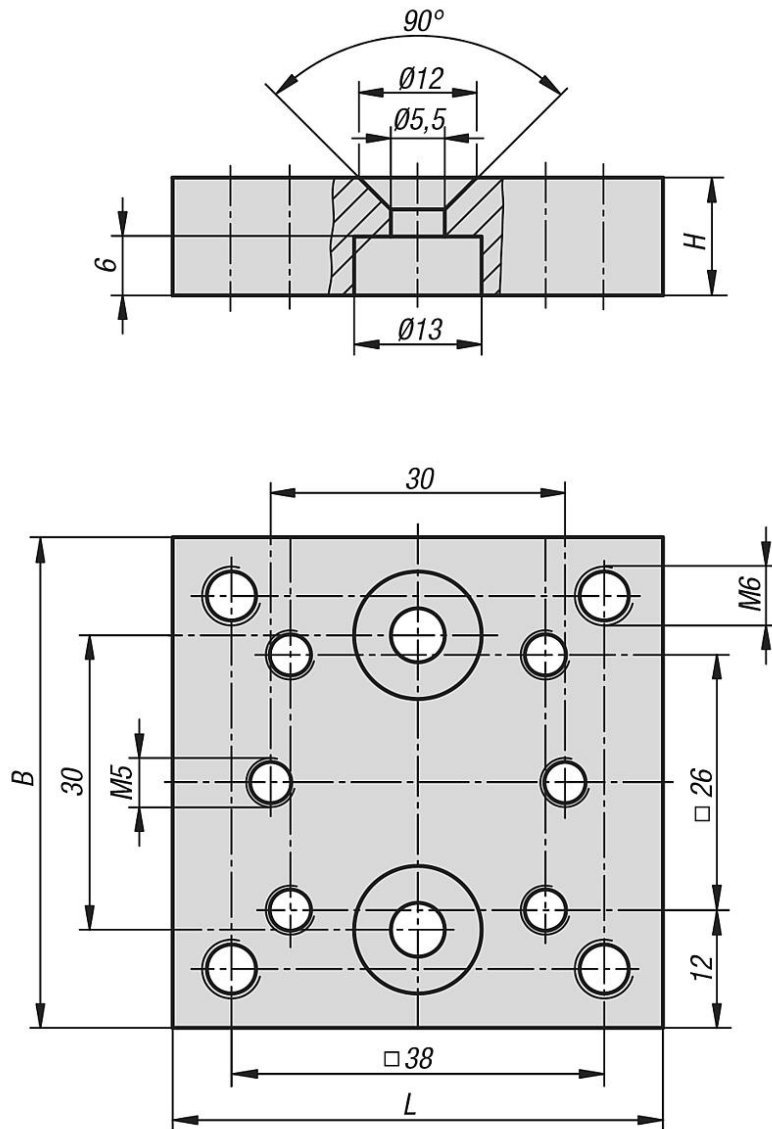

Adapter block aluminium

Item description/product images

Description

Material:
Aluminium.

Version:
natural tone anodised

Note:
Adapter blocks are used as risers in combination with the round adapter plates K1211.

Fastening screws and nuts for assembling the block are supplied.

Adapter block aluminium

Item description/product images

Drawings

Overview of items

Adapter block, aluminium

Order No.	B	H	L
K1210.5050	50	12	50