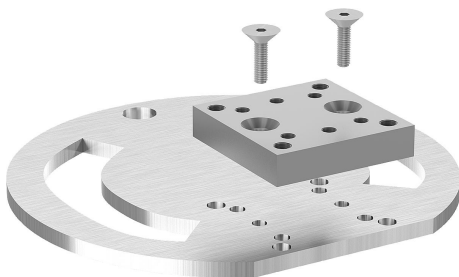

Adapter block aluminium

Item description/product images

Description

Material:
Aluminium.

Version:
natural tone anodised

Note:
Adapter blocks are used as risers in combination with the round adapter plates K1211.

Fastening screws and nuts for assembling the block are supplied.

Adapter block aluminium

Item description/product images

Drawings

Overview of items

Adapter block, aluminium

Order No.	B	H	L
K1210.5050	50	12	50