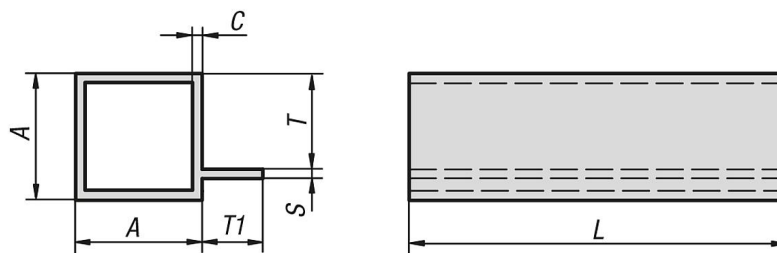

### Description

**Material:**  
Aluminium profile.

**Version:**  
Silver anodised.

**Note:**  
These square tubes are designed to suit our tube connectors.

**On request:**  
- Other lengths (L max. 4000 mm)  
- Mitre cuts

## Drawings

### Square tubes with web

Order No.	A	C	L	S	T	T1
K0628.125152X2000	25	1,5	2000	2	19	15