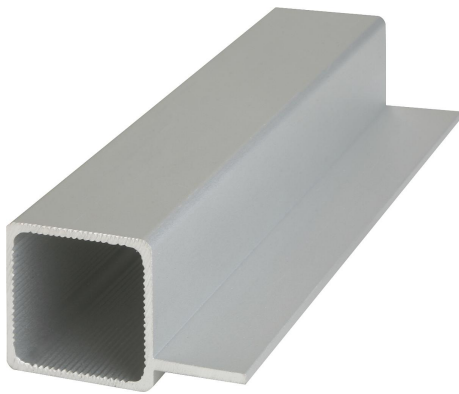

# Square tubes single-finned

### Description

**Material:**  
Aluminium profile.

**Version:**  
Silver anodised.

**Note:**  
These square tubes are designed to suit our tube connectors.

**On request:**  
- Other lengths (L max. 4000 mm)  
- Mitre cuts