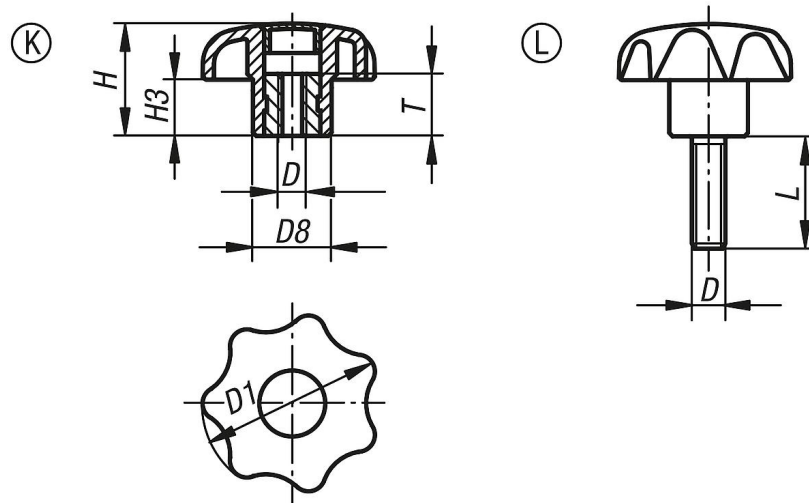

Drawings

Overview of items

Star grips biopolymer similar to DIN 6336, internal thread

Order No.	Form	Main colour	D	D1	D8	H	H3	L	T
K0155.102051143	K	natural beech	M5	32	14	20	10	-	10
K0155.10206143	K	natural beech	M6	32	14	20	10	-	10
K0155.10208143	K	natural beech	M8	40	18	25	13	-	14
K0155.102081143	K	natural beech	M8	50	22	32	17	-	14
K0155.10210143	K	natural beech	M10	40	18	25	13	-	14
K0155.10210143	K	natural beech	M10	50	22	32	17	-	14
K0155.102121143	K	natural beech	M12	50	22	32	17	-	18
K0155.10205190	K	black grey RAL 7021	M5	32	14	20	10	-	10