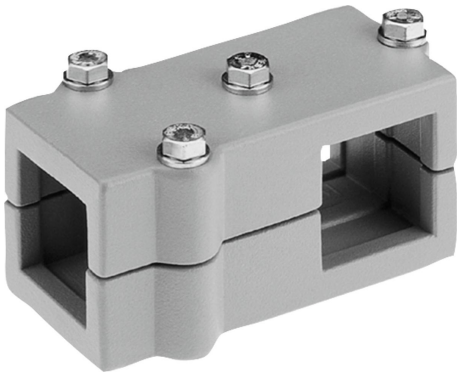

## Tube clamps T-angle aluminium

### Item description/product images

### Description

**Material:**

Cast aluminium.  
Screws and nuts steel.

**Version:**

Vibratory ground.  
Screws and nuts electro zinc-plated.

**On request:**

Lever for locking and other sizes for square tube.

**Accessory:**

- Round and square tubes K0493