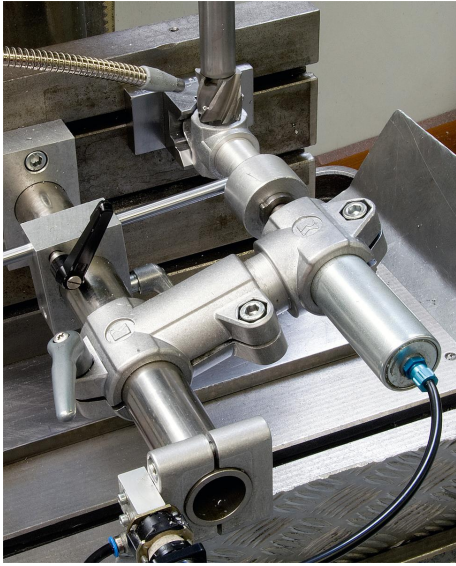

Tube clamps T-angle aluminium

Item description/product images

Drawings