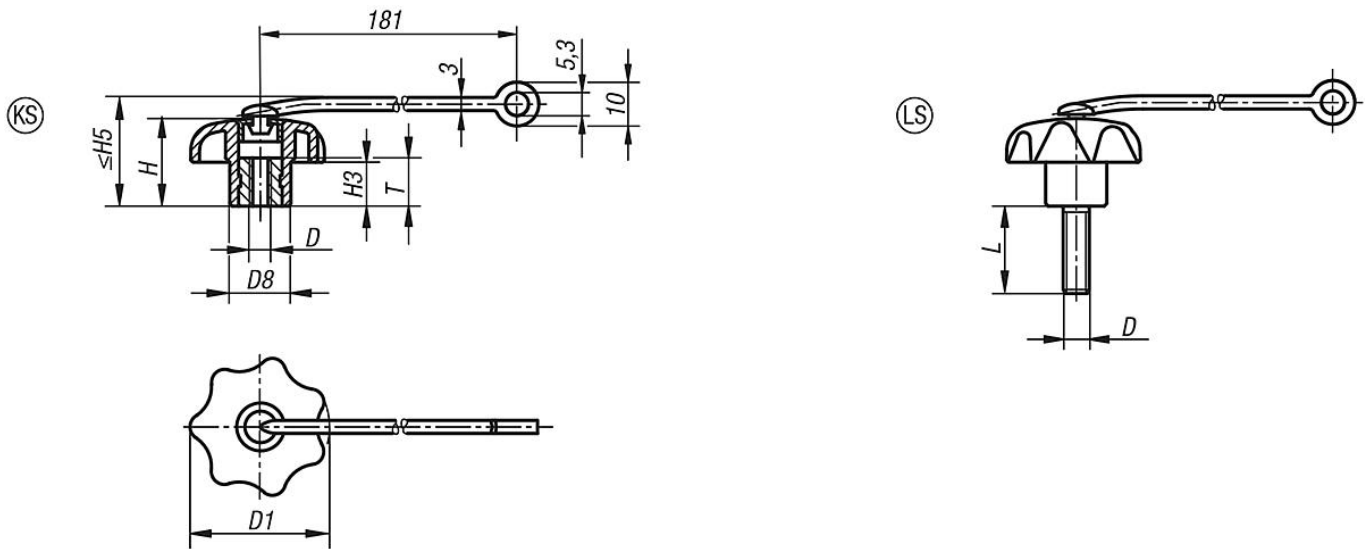

#### Drawing reference:

Form KS: tapped bush, with cap  
Form LS: male thread

**Star grips with safety cable similar to DIN 6336**

**Drawings**

**Overview of items**

**Star grips with safety cable similar to DIN 6336**