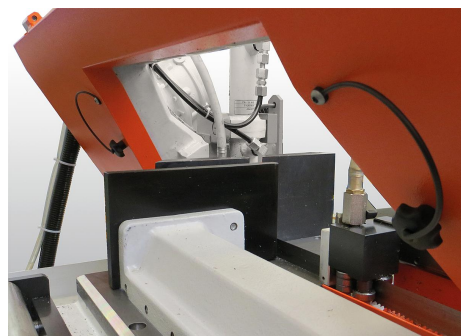

Star grips with safety cable similar to DIN 6336

Item description/product images

Description

Material:

Grip thermoplastic.
Bush and screw steel.
Safety cable elastic TPU.

Version:

Bush and screw trivalent blue passivated.

Note:

Δ Add the desired cap colour code here. No colour code is required for black caps.

Attach the safety cable to a base to make the star grip unlosable. The star grip cannot be moved far from the object to which it belongs, simplifying screwing and unscrewing of the grip and ensuring against loss.

Assembly:

Do not stretch the band during assembly.
Make sure that the anchor is not too far from where the star grip is to be used.

Accessory:

The safety cable is also available as an accessory, see K0743.04190.

Drawing reference:

Form KS: tapped bush, with cap
Form LS: male thread