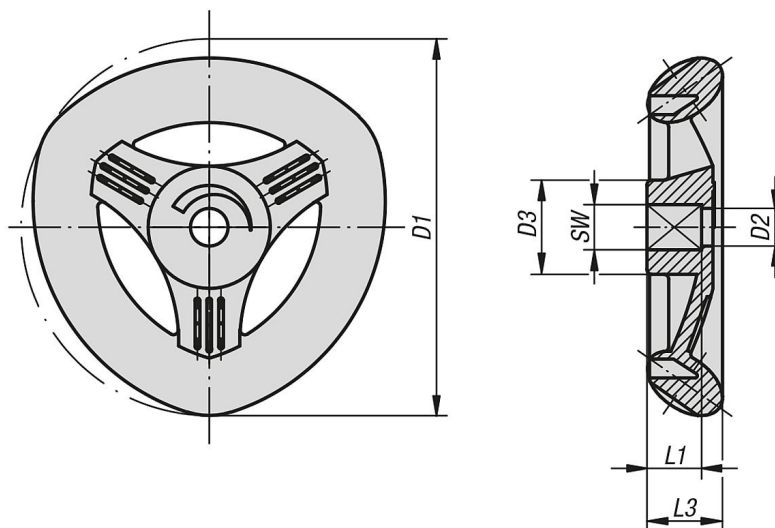

Deltawheels

Item description/product images

Description

Product description:

NOVO grip Deltawheels lend your ideas a concrete form and definite shape. Apart from being attractive, the delta form of these handwheels also offers a really comfortable and secure grip.

Material:

Fibreglass reinforced thermoplastic.

Note:

Δ Add the desired colour here. No colour code is required for black grey.

Drawings

Overview of items

Deltawheels

Order No.	Main colour	D1	D2	D3	L1	L3	Square socket SW
K0275.05005	black grey RAL 7021	50	5	12,5	7,3	10	5
K0275.050051	signal green RAL 6032	50	5	12,5	7,3	10	5
K0275.050052	red	50	5	12,5	7,3	10	5
K0275.050053	rape yellow RAL 1021	50	5	12,5	7,3	10	5
K0275.050054	traffic blue RAL 5017	50	5	12,5	7,3	10	5
K0275.05006	black grey RAL 7021	50	5	12,5	7,3	10	6
K0275.050061	signal green RAL 6032	50	5	12,5	7,3	10	6
K0275.050062	red	50	5	12,5	7,3	10	6
K0275.050063	rape yellow RAL 1021	50	5	12,5	7,3	10	6
K0275.050064	traffic blue RAL 5017	50	5	12,5	7,3	10	6
K0275.06306	black grey RAL 7021	63	5	15,8	9	12,6	6