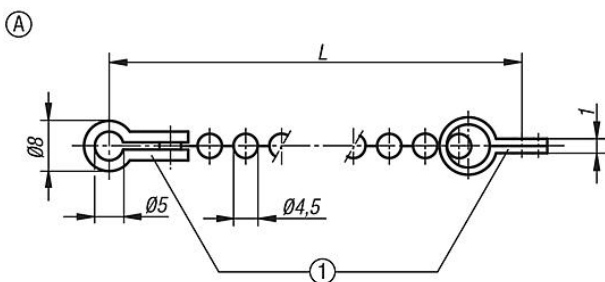

Ball chains

Item description/product images

Description

Material:

A: Chain stainless steel.

B: Chain stainless steel, key ring stainless steel.

Note:

If no length is specified 1000 mm will be supplied.

Drawing reference:

1) same parts

Form A: ball chain, single

Form B: ball chain with key ring

Drawings

Overview of items

Form A, ball chain single

Order No.	Form	Version	Main material	L
K1125.01X	A	single	stainless steel	160/320/500/1000

Form B, ball chain with keyring

Order No.	Form	Version	Main material	L	D	D1
K1125.115X	B	with key ring	stainless steel	160/320/500/1000	15	1

Ball chains

Overview of items

Order No.	Form	Version	Main material	L	D	D1
K1125.119X	B	with key ring	stainless steel	160/320/500/1000	19	1
K1125.123X	B	with key ring	stainless steel	160/320/500/1000	23	1,2
K1125.128X	B	with key ring	stainless steel	160/320/500/1000	28	1,7