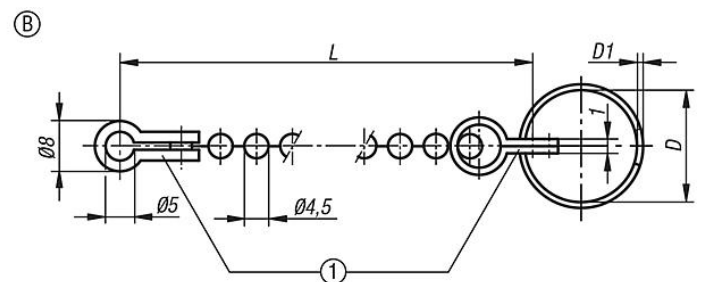

Ball chains

Item description/product images

Description

Material:

A: Chain stainless steel.

B: Chain stainless steel, key ring stainless steel.

Note:

If no length is specified 1000 mm will be supplied.

Drawing reference:

1) same parts

Form A: ball chain, single

Form B: ball chain with key ring

Drawings

Overview of items

Form A, ball chain single

Order No.	Form	Version	Main material	L
K1125.01X	A	single	stainless steel	160/320/500/1000

Form B, ball chain with keyring

Order No.	Form	Version	Main material	L	D	D1
K1125.115X	B	with key ring	stainless steel	160/320/500/1000	15	1

Ball chains

Overview of items

Order No.	Form	Version	Main material	L	D	D1
K1125.119X	B	with key ring	stainless steel	160/320/500/1000	19	1
K1125.123X	B	with key ring	stainless steel	160/320/500/1000	23	1,2
K1125.128X	B	with key ring	stainless steel	160/320/500/1000	28	1,7