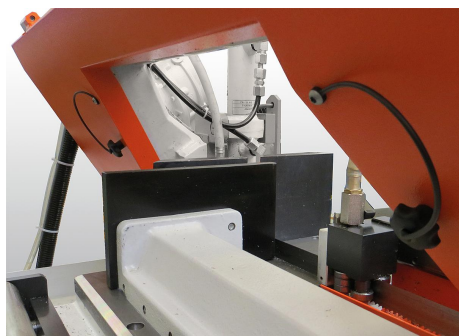

Star grips with safety cable similar to DIN 6336, metal parts stainless steel

Item description/product images

Description

Material:

Grip thermoplastic.

Bush and screw stainless steel 1.4305.

Safety cable elastic TPU.

Version:

Bush and screw bright.

Note:

Δ Add the desired cap colour code here. No colour code is required for black caps.

Attach the safety cable to a base to make the star grip unlosable.

The star grip cannot be moved far from the object to which it belongs, simplifying screwing and unscrewing of the grip and ensuring against loss.

Drawing reference:

Form KS: tapped bush, with cap

Form LS: male thread

Star grips with safety cable similar to DIN 6336, metal parts stainless steel

Drawings

Overview of items

Star grips with safety cable, metal parts stainless steel, internal thread, Form KS