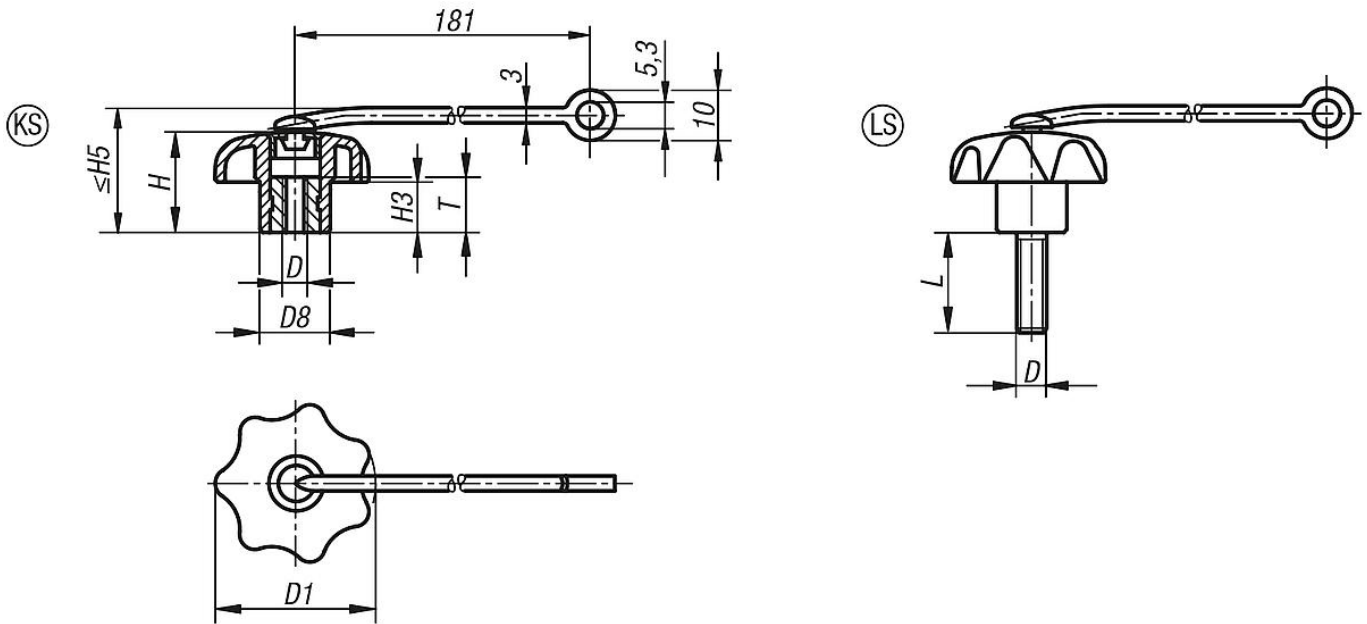

Star grips with safety cable similar to DIN 6336, metal parts stainless steel

Item description/product images

Description

Material:

Grip thermoplastic.

Bush and screw stainless steel 1.4305.

Safety cable elastic TPU.

Version:

Bush and screw bright.

Note:

Δ Add the desired cap colour code here. No colour code is required for black caps.

Attach the safety cable to a base to make the star grip unlosable.

The star grip cannot be moved far from the object to which it belongs, simplifying screwing and unscrewing of the grip and ensuring against loss.

Assembly:

Do not stretch the band during assembly.

Make sure that the anchor is not too far from where the star grip is to be used.

Accessory:

The safety cable is also available as an accessory, see K0743.04190.

Drawing reference:

Form KS: tapped bush, with cap

Form LS: male thread

Star grips with safety cable similar to DIN 6336, metal parts stainless steel

Drawings

Overview of items

Star grips with safety cable, metal parts stainless steel, internal thread, Form KS