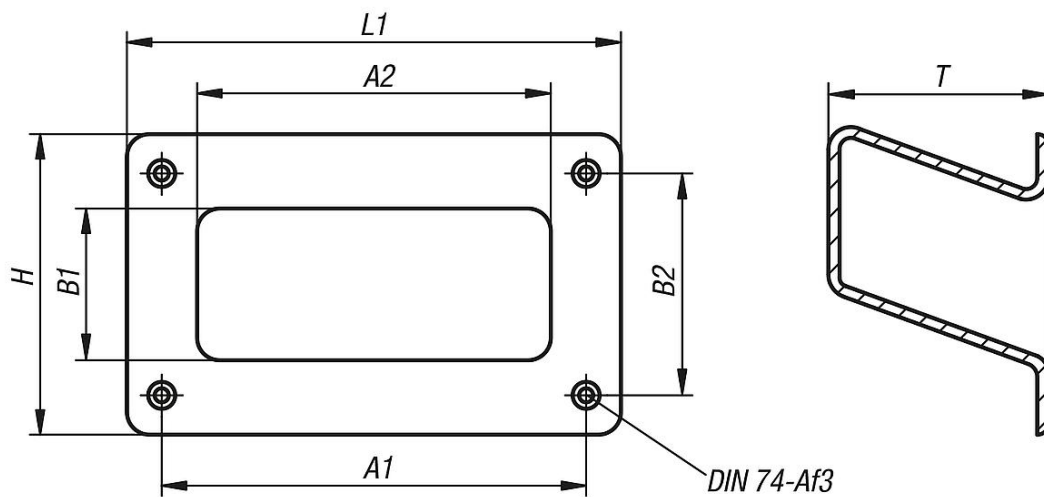

Recessed handles

Item description/product images

Description

Material:
Thermoplastic (ABS).

Version:
black.

Note:
Max. load 500 N/pair.

Drawings

Overview of items

Recessed handles

Recessed handles

Overview of items

Order No.	Type	A1	A2	B1	B2	H	L1	T	Load capacity N
K1079.1121	screw on	112	94	40	58,8	79	131	58	250