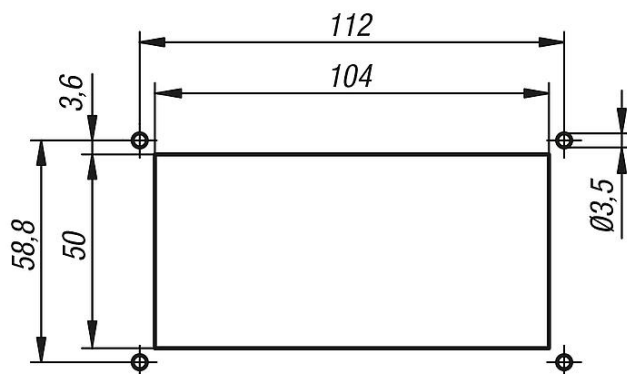

Recessed handles

Item description/product images

Description

Material:
Thermoplastic (ABS).

Version:
black.

Note:
Max. load 500 N/pair.

Drawings

Overview of items

Recessed handles

Recessed handles

Overview of items

Order No.	Type	A1	A2	B1	B2	H	L1	T	Load capacity N
K1079.1121	screw on	112	94	40	58,8	79	131	58	250