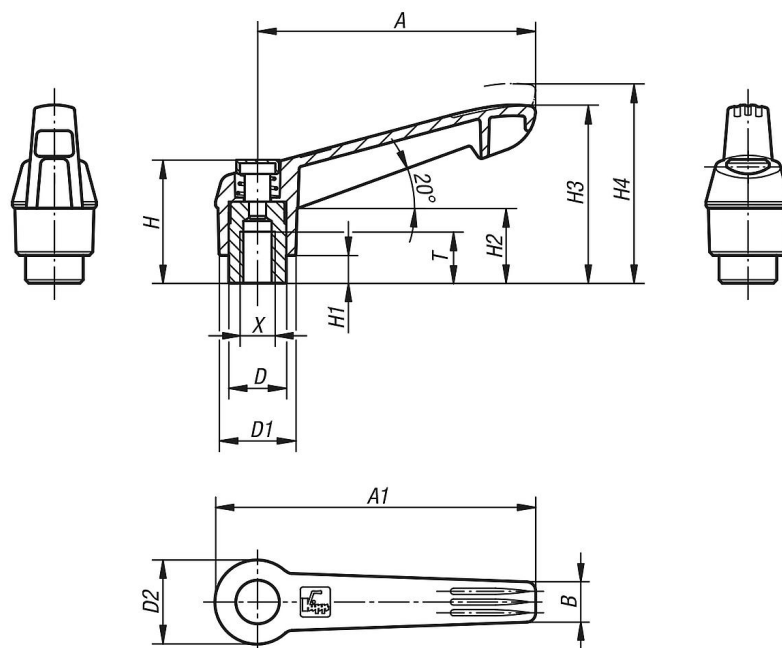

Clamping levers with push button internal thread

Item description/product images

Description

Material:

Handle fibreglass reinforced plastic, toothed ring die-cast zinc.
Steel parts grade 5.8.
Push button plastic (POM).

On request:

Other threads and special versions.
Dimension "H1" available in other lengths at extra charge.

Clamping levers with push button internal thread

Item description/product images

Drawings

Overview of items

Clamping levers with push button, internal thread

Order No.	Main colour	Size	X	T	D	D1	D2	H	H1	H2	H3	H4	A	A1	B	No. of teeth
K0269.71104	black grey RAL 7021	1	M4	9	10	13	14,5	25,5	4	15	30	33,5	40	47	7,5	16
K0269.72104	orange	1	M4	9	10	13	14,5	25,5	4	15	30	33,5	40	47	7,5	16
K0269.73104	red	1	M4	9	10	13	14,5	25,5	4	15	30	33,5	40	47	7,5	16
K0269.71105	black grey RAL 7021	1	M5	9	10	13	14,5	25,5	4	15	30	33,5	40	47	7,5	16
K0269.72105	orange	1	M5	9	10	13	14,5	25,5	4	15	30	33,5	40	47	7,5	16